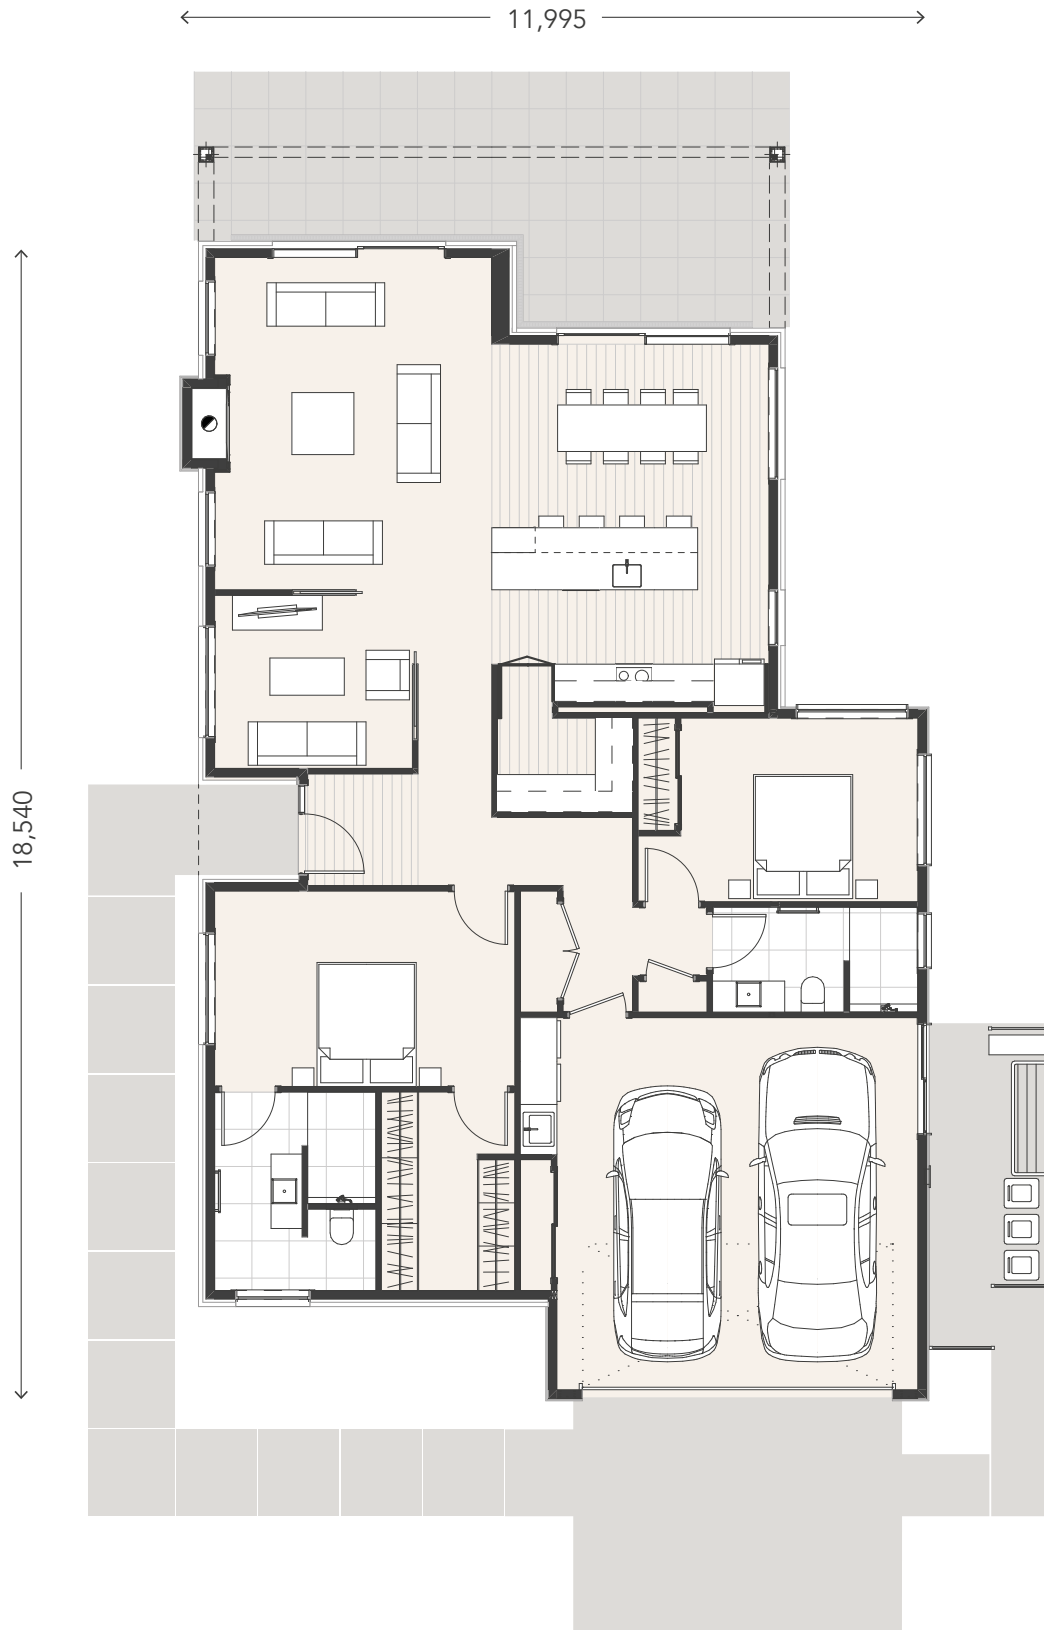

Te Miro

🛏 x2 🚿 x2 🚗 x2 📐 208m²

P 0800 82 62 43 | E sales@tamaherecountryclub.co.nz
tamaherecountryclub.co.nz

Facades are for illustrative purposes. Areas are rounded. Tamahere Country Club Limited reserves the right to change facade design as required.

Tamahere
Country Club