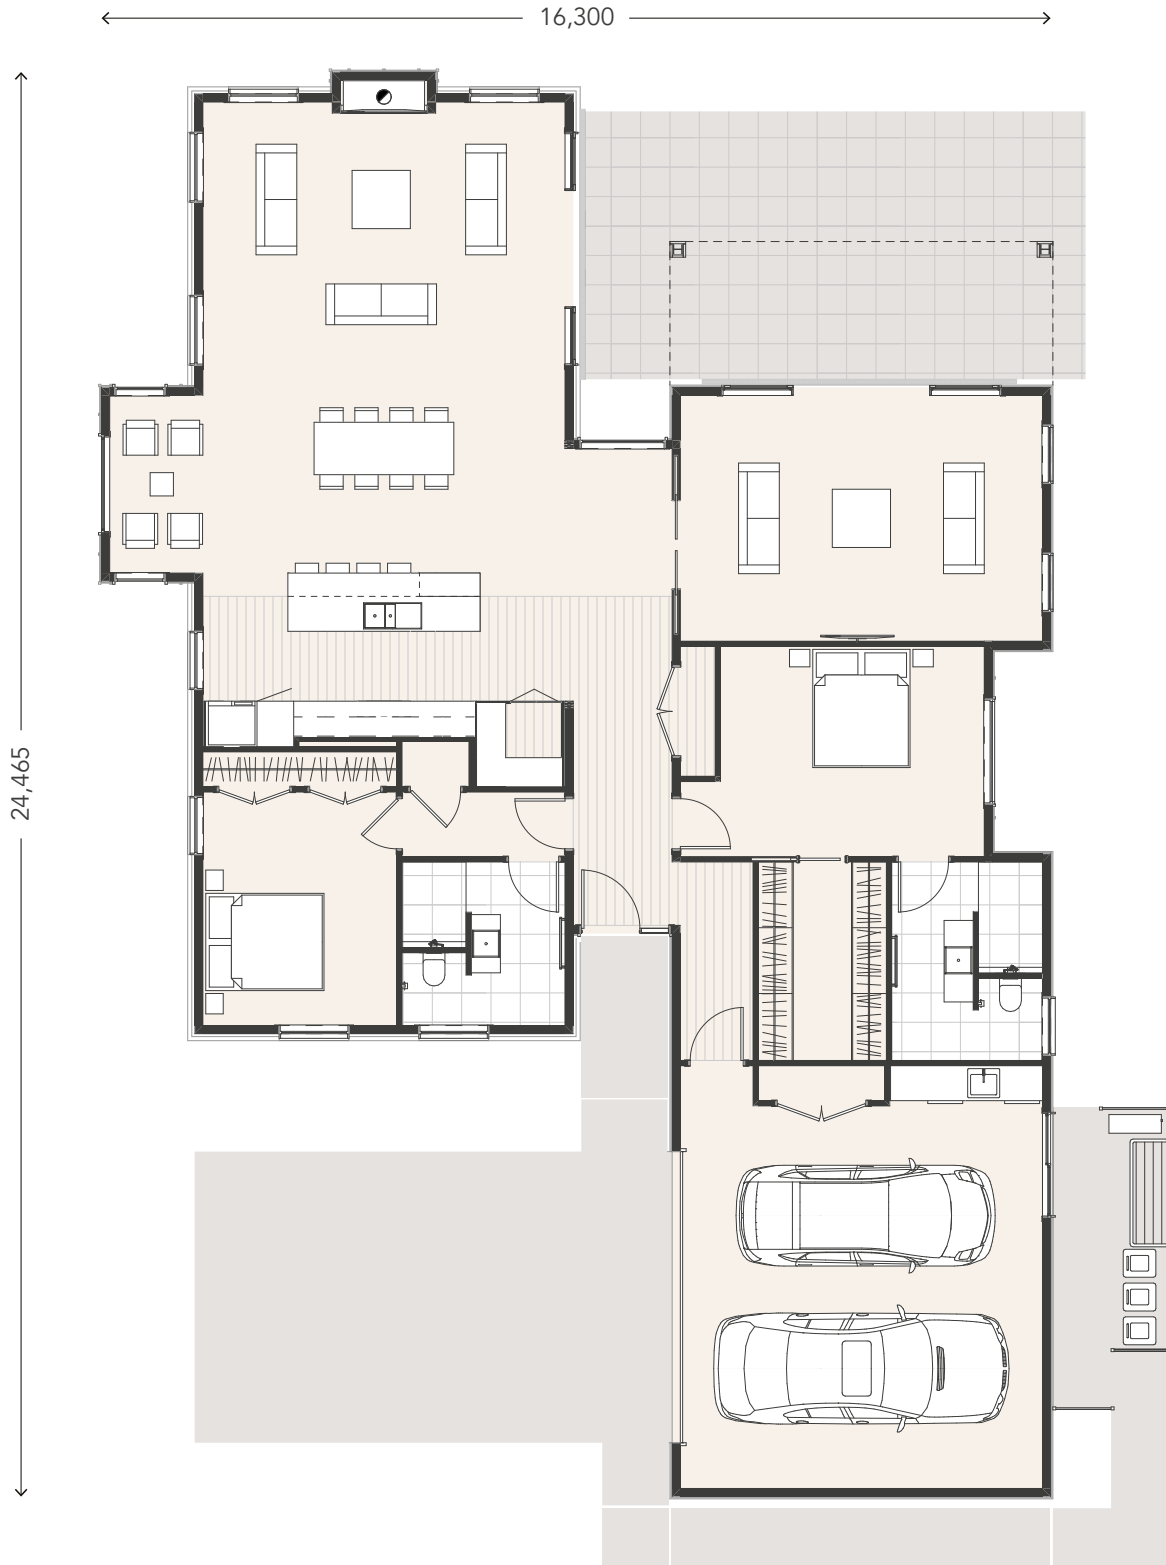

Te Kowhai Right

x2 x2 x2 270m²

P 0800 82 62 43 | E sales@tamaherecountryclub.co.nz
tamaherecountryclub.co.nz

Facades are for illustrative purposes. Areas are rounded. Tamahere Country Club Limited reserves the right to change facade design as required.

Tamahere
Country Club